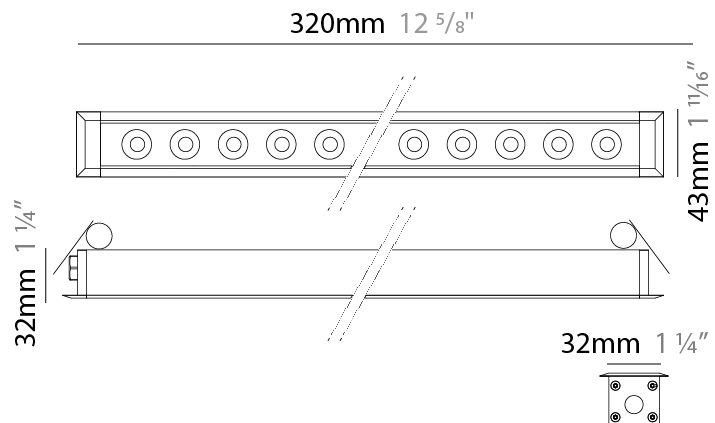

1. To build a product code in our configurator select the specify button on the base model # product page
2. To build a manual product code on this datasheet choose from the options listed below in blue font and add the suffix to the base model #

GENERAL

Series: Mini Corniche
Brand: Platek
Division: Exterior
Mounting Type: Recessed
Mounting Location: Ceiling
Subcategory: Downlight

PHYSICAL

Shape: Rectangle
Length (mm): 320
Length (in): 12 5/8
Width (mm): 43
Width (in): 1 5/8
Height (mm): 32
Height (in): 1 1/4
Ceiling Thickness (mm): 2 - 13
Ceiling Thickness (in): 1/16 - 1/2
Light Distribution: Downlight
Weight (kg): 0.8
Weight (lbs): 1.76
Diffuser: Clear tempered glass
Gasket: Gore-Tex valve to prevent condensation
Fixture Finish: [BLK](#) / [WHI](#) / [GRY](#) / [COR](#) / [ANT](#) / [BRZ](#)
Fixture Material: Extruded Aluminum
Cut-out Measurements: 36mm / 1 7/16" x 310mm / 12 3/16"

ELECTRICAL

Lamp Type: LED
Total Output Wattage (W): 11.5
Dimming: Bluetooth technology or DMX
Control Gear: DMX
Driver Included: No
Driver Location: Remote
Driver Type: Constant Current - Universal
Driver Class: Class 2
Input Voltage (V): 120 - 277
Constant Current (MA): 500

LED

Number of LEDs: 8
Color Temperature (°K): RGBW
CRI: >80 CRI
Lamp Life (hrs): 60000
Special LEDs offerings: RGBW

OPTICAL

Optic°: [26](#) / [40](#) / [ELL](#)

RATINGS AND CERTIFICATIONS

Certified By: Certified for North American Standards
IP rating: IP65
IK Rating: IK07
Bug Rating: B1 U0 G0