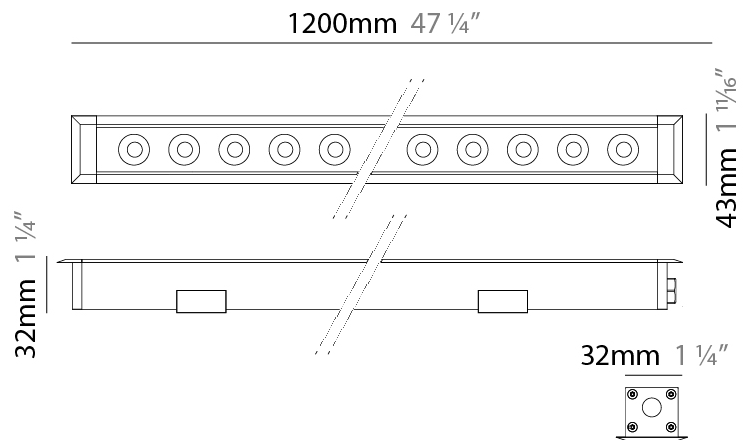

MINI CORNICHE RECESSED

E91639-

base number   Finish Options   Lens Options

1. To build a product code in our configurator select the specify button on the base model # product page
2. To build a manual product code on this datasheet choose from the options listed below in blue font and add the suffix to the base model #

GENERAL

Series: Mini Corniche
Brand: Platek
Division: Exterior
Mounting Type: Recessed
Mounting Location: In-Ground
Subcategory: Walk Over

PHYSICAL

Shape: Rectangle
Length (mm): 1220
Length (in): 48 1/2
Width (mm): 43
Width (in): 1 5/8
Height (mm): 32
Height (in): 1 1/2
Light Distribution: Uplight
Screws: A4 stainless steel
Diffuser: Clear tempered glass
Gasket: Gore-Tex valve to prevent condensation
Fixture Finish: [BLK / WHI / GRY / COR / ANT / BRZ](#)
Fixture Material: Extruded Aluminum

ELECTRICAL

Lamp Type: LED
Total Output Wattage (W): 46
Dimming: Bluetooth technology or DMX
Control Gear: DMX
Driver Included: No
Driver Location: Remote
Driver Type: Constant Current - Universal
Driver Class: Class 2
Input Voltage (V): 120 - 277
Constant Current (MA): 500

LED

Number of LEDs: 32
Color Temperature (°K): RGBW
CRI: >80 CRI
Lamp Life (hrs): 60000
Special LEDs offerings: RGBW

OPTICAL

Optic°: [26 / 47 / ELL](#)

RATINGS AND CERTIFICATIONS

Certified By: Certified for North American Standards
IP rating: IP67
IK Rating: IK07
Bug Rating: B1 U0 G0

PROJECT
TYPE
SPECIFIER
QUANTITY
DATE