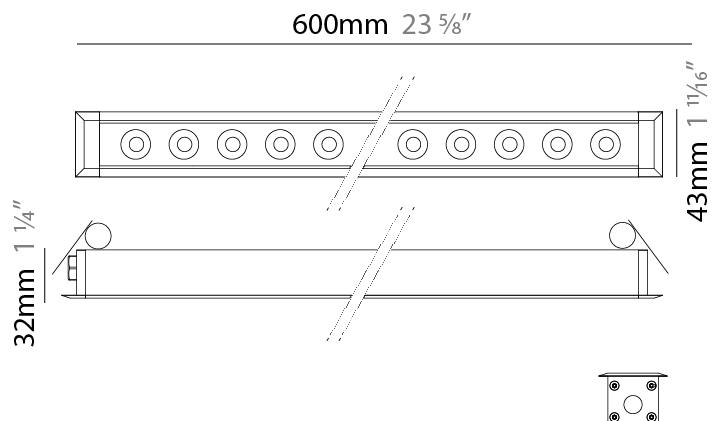

PROJECT
TYPE
SPECIFIER
QUANTITY
DATE

1. To build a product code in our configurator select the specify button on the base model # product page
2. To build a manual product code on this datasheet choose from the options listed below in blue font and add the suffix to the base model #

GENERAL

Series: Mini Corniche
Brand: Platek
Division: Exterior
Mounting Type: Recessed
Mounting Location: Ceiling
Subcategory: Downlight

PHYSICAL

Shape: Rectangle
Length (mm): 620
Length (in): 24 ³/₈
Width (mm): 43
Width (in): 1 ⁵/₈
Height (mm): 32
Height (in): 1 ¹/₄
Ceiling Thickness (mm): 2 - 13
Ceiling Thickness (in): 1/16 - 1/2
Light Distribution: Downlight
Weight (kg): 1.3
Weight (lbs): 2.8
Diffuser: Clear tempered glass
Gasket: Gore-Tex valve to prevent condensation
Fixture Finish: [BLK](#) / [WHI](#) / [GRY](#) / [COR](#) / [ANT](#) / [BRZ](#)
Fixture Material: Extruded Aluminum
Cut-out Measurements: 36mm / 1 7/16" x 610mm / 24"

ELECTRICAL

Lamp Type: LED
Total Output Wattage (W): 23
Dimming: Bluetooth technology or DMX
Control Gear: DMX
Driver Included: No
Driver Location: Remote
Driver Type: Constant Current - Universal
Driver Class: Class 2
Input Voltage (V): 120 - 277
Constant Current (MA): 500

LED

Color Temperature (°K): RGBW
CRI: >80 CRI
Lamp Life (hrs): 60000
Special LEDs offerings: RGBW

OPTICAL

Optic°: [26](#) / [40](#) / [ELL](#)

RATINGS AND CERTIFICATIONS

Certified By: Certified for North American Standards
IP rating: IP65
IK Rating: IK07
Bug Rating: B1 U0 G0