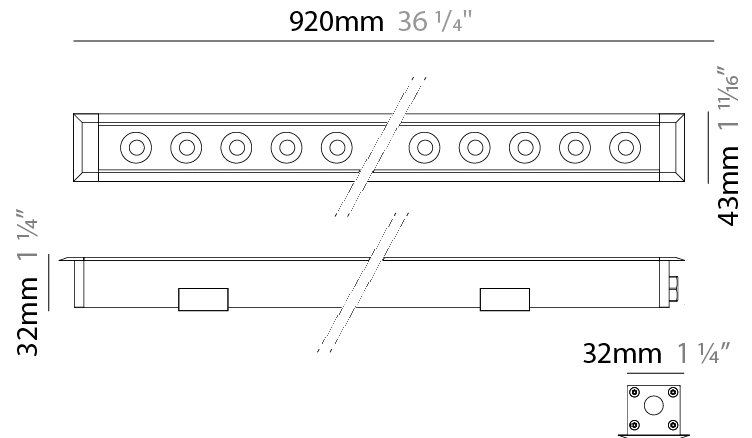

PROJECT
TYPE
SPECIFIER
QUANTITY
DATE

MINI CORNICHE RECESSED

E91640- _____ - _____
base number   Finish   Lens
                         Options   Options

1. To build a product code in our configurator select the specify button on the base model # product page
2. To build a manual product code on this datasheet choose from the options listed below in blue font and add the suffix to the base model #

GENERAL

Series: Mini Corniche
Brand: Platek
Division: Exterior
Mounting Type: Recessed
Mounting Location: In-Ground
Subcategory: Walk Over

PHYSICAL

Shape: Rectangle
Length (mm): 920
Length (in): 36 1/4
Width (mm): 43
Width (in): 1 5/8
Height (mm): 32
Diffuser: Tempered Glass - 5mm / 3/16" thick
Gasket: Gore-Tex valve to prevent condensation inside the fitting.
Fixture Finish: [BLK](#) / [WHI](#) / [GRY](#) / [COR](#) / [ANT](#) / [BRZ](#)
Fixture Material: Extruded Aluminum

ELECTRICAL

Lamp Type: LED
Total Output Wattage (W): 35
Dimming: Bluetooth technology or DMX
Control Gear: DMX
Driver Included: No
Driver Location: Remote
Driver Type: Constant Current - Universal
Driver Class: Class 2
Input Voltage (V): 120 - 277
Constant Current (MA): 500

LED

Number of LEDs: 24
Color Temperature (°K): RGBW
CRI: >80 CRI
Lamp Life (hrs): 60000
Special LEDs offerings: RGBW

OPTICAL

Optic°: [28](#) / [47](#) / [ELL](#)

RATINGS AND CERTIFICATIONS

Certified By: Certified for North American Standards
IP rating: IP65
IK Rating: IK07
Bug Rating: B1 U0 G0